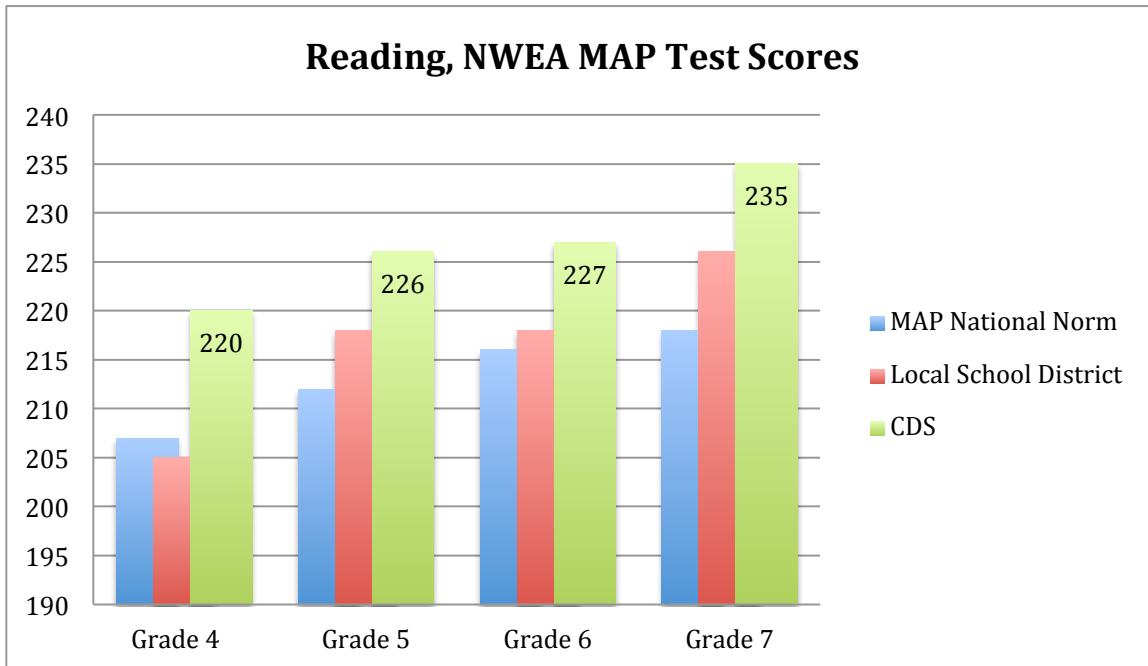

COUNTRYSIDE DAY SCHOOL

MAP Test Score Comparison Graph (School Year: 2014-2015)

2014-2015 - CDS RIT Scores Compared with National NWEA Norm and 2013-2014 Scores from a Local Public School District

2014-2015 - CDS RIT Scores Compared with National NWEA Norm and 2013-2014 Scores from a Local Public School District

Note: Size of CDS classes should be noted when considering average scores.

June 4th, 2015