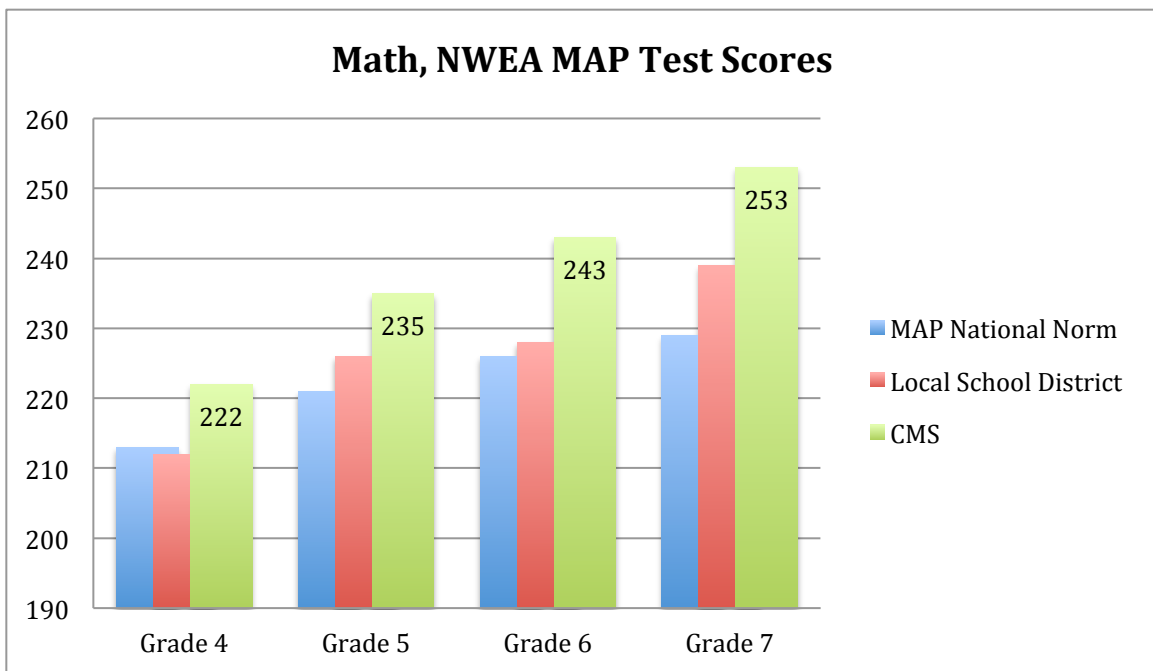

## MAP Test Score Comparison Graph (School Year: 2014-2015)

2014-2015 - CMS RIT Scores Compared with National NWEA Norm and 2013-2014 Scores from a Local Public School District

2014-2015 - CMS RIT Scores Compared with National NWEA Norm and 2013-2014 Scores from a Local Public School District

Note: Size of CMS classes should be noted when considering average scores.

June 4<sup>th</sup>, 2015