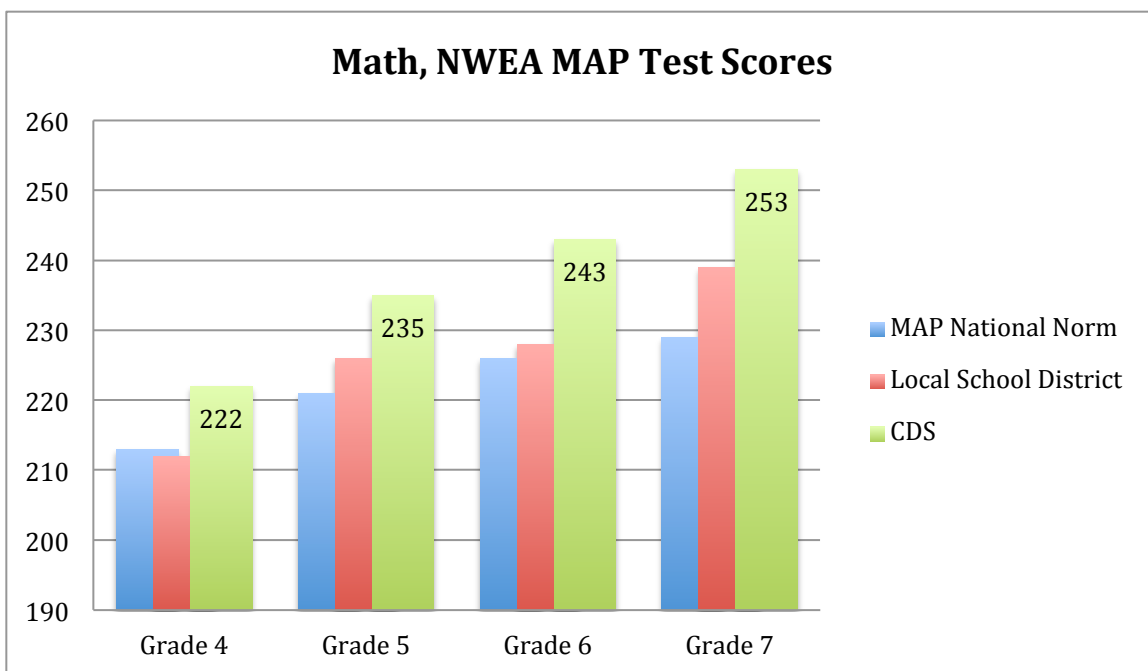

COUNTRYSIDE DAY SCHOOL

MAP Test Score Comparison Graph (School Year: 2014-2015)

2014-2015 - CDS RIT Scores Compared with National NWEA Norm and 2013-2014 Scores from a Local Public School District

2014-2015 - CDS RIT Scores Compared with National NWEA Norm and 2013-2014 Scores from a Local Public School District

Note: Size of CDS classes should be noted when considering average scores.

June 4th, 2015