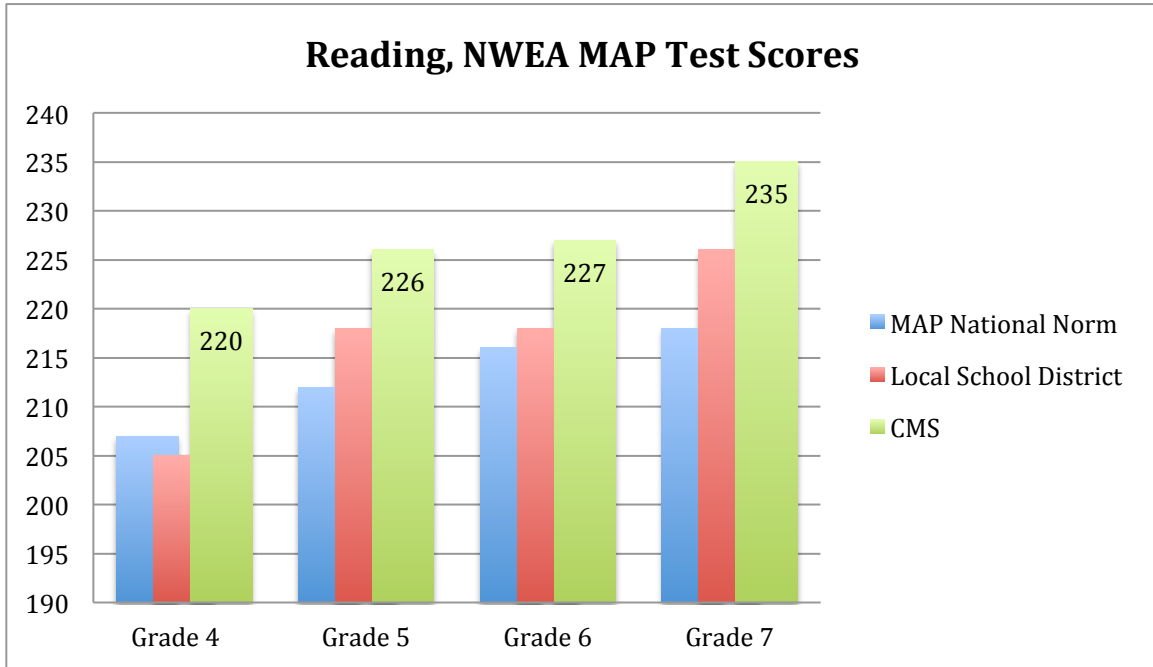

## MAP Test Score Comparison Graph (School Year: 2014-2015)

2014-2015 - CMS RIT Scores Compared with National NWEA Norm and 2013-2014 Scores from a Local Public School District

2014-2015 - CMS RIT Scores Compared with National NWEA Norm and 2013-2014 Scores from a Local Public School District

Note: Size of CMS classes should be noted when considering average scores.

June 4<sup>th</sup>, 2015